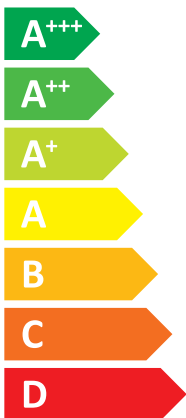

## AHW-120HEDS1/ AHS-120HEDSAA-

**A++**

**A+**

Two icons showing sound power levels: a speaker inside a house icon with the value 42 dB, and a speaker outside a house icon with the value 64 dB.

Legend for energy consumption in kW, shown as colored squares: dark blue for - kW, medium blue for 9 kW, and light blue for 11 kW.