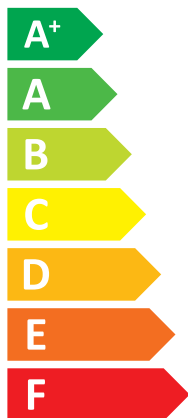

## AHW-120HEDS1/ AHS-120HEDSAA-

**A++**

**A+**

Two icons showing sound power levels: a speaker inside a house icon with the value 42 dB, and a speaker outside a house icon with the value 64 dB.

Legend for energy consumption in kW, shown as colored squares: dark blue for - kW, medium blue for 9 kW, and light blue for 11 kW.