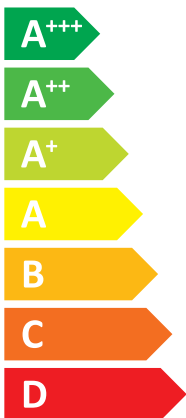

ENERG

енергия · ενεργεια

HISENSE

AHW-060HCDS1/ AHS-060HCDSAA-

A++

A+

Two icons showing sound power levels. The top icon shows a speaker inside a house with the value **42 dB**. The bottom icon shows a speaker outside a house with the value **62 dB**.

Legend for energy consumption shading on the map of Europe:

- Dark blue square: - kW
- Medium blue square: **5 kW**
- Light blue square: - kW