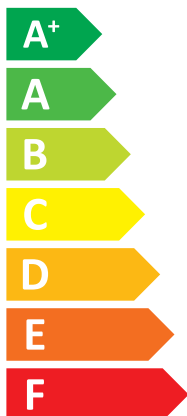

## / WH-WDG07LE5

**A++**

**A+**

Two icons showing sound power levels. The top icon shows a speaker inside a house with the value **41 dB**. The bottom icon shows a speaker outside a house with the value **60 dB**.

Legend for energy consumption color coding:

- Dark blue square: 7 kW
- Medium blue square: 7 kW
- Light blue square: 6 kW