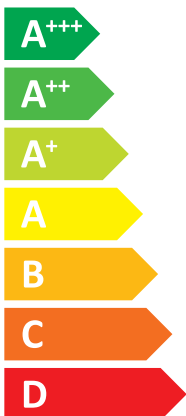

## / WH-WDG07LE5

**A++**

**A+**

Two icons showing sound power levels. The top icon shows a speaker inside a house with the value **41 dB**. The bottom icon shows a speaker outside a house with the value **60 dB**.

Legend for energy consumption color coding:

- Dark blue square: 7 kW
- Medium blue square: 7 kW
- Light blue square: 6 kW