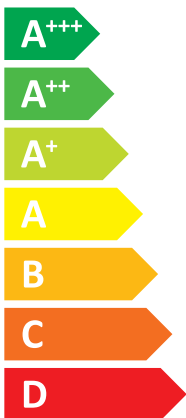

ENERG

енергия · ενεργεια

Daikin

EGSAH06DA9W

A++

A+

Two icons showing sound power levels: a speaker inside a house icon labeled **39 dB**, and a speaker outside a house icon labeled **0 dB**.

A map of Europe with shaded regions in three shades of blue, corresponding to the power ratings in the legend.

Legend for power ratings: a dark blue square for **6 kW**, a medium blue square for **6 kW**, and a light blue square for **6 kW**.