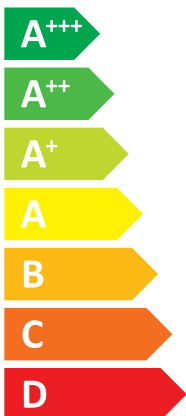

## HOP16WODU3 + HOP160/240IDU3

**A++**

**A+**

Two icons showing sound power levels: a speaker inside a house icon with the value **44 dB**, and a speaker outside a house icon with the value **68 dB**.

Legend for power consumption levels shown on the map of Europe:

- Dark blue square: 12 kW
- Medium blue square: **13 kW**
- Light blue square: 14 kW