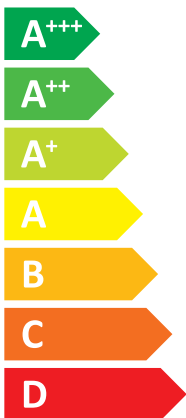

## HOP12WODU3 + HOP160/240IDU3

**A++**

**A+**

Two icons showing sound power levels: a speaker inside a house icon with the value 42 dB, and a speaker outside a house icon with the value 64 dB.

A legend for power consumption levels, showing three colored squares: dark blue for 10 kW, medium blue for 12 kW, and light blue for 13 kW.