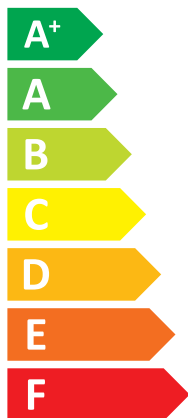

## HOP12WODU3 + HOP160/240IDU3

**A++**

**A+**

Two icons showing sound power levels: a speaker inside a house icon with the value 42 dB, and a speaker outside a house icon with the value 64 dB.

A legend for power consumption levels, showing three colored squares: dark blue for 10 kW, medium blue for 12 kW, and light blue for 13 kW.