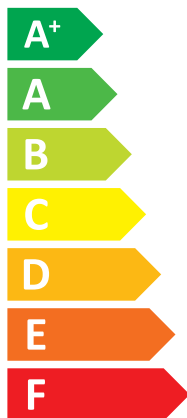

ENERG

енергия · ενεργεια

NØRDIS

HOP10WODU + HOP100/190IDU

A++

A+

Two icons showing sound power levels: a speaker icon with sound waves and a house icon with sound waves. Below the speaker icon is the text "40 dB" and below the house icon is "60 dB".

A map of Europe with different regions shaded in three shades of blue. A legend to the right shows three boxes: a dark blue box labeled "7 kW", a medium blue box labeled "8 kW", and a light blue box labeled "9 kW".