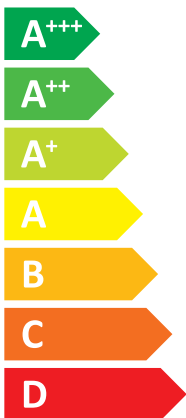

ENERG

енергия · ενεργεια

NØRDIS

HOP10WODU + HOP100/190IDU

A++

A+

Two icons showing sound power levels: a speaker icon with sound waves and a house icon with sound waves. Below the speaker icon is the text "40 dB" and below the house icon is "60 dB".

A map of Europe with different regions shaded in three shades of blue. A legend to the right shows three boxes: a dark blue box labeled "7 kW", a medium blue box labeled "8 kW", and a light blue box labeled "9 kW".