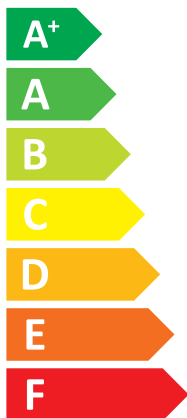

ENERG

енергия · ενεργεια

GRS-CQ8.0PdG/N

GREE

hH-E

A++

A

Two icons showing sound power levels. The top icon shows a speaker inside a house with the value **42 dB**. The bottom icon shows a speaker outside a house with the value **67 dB**.

A legend for energy consumption in kW, represented by three colored squares: dark blue for 7 kW, medium blue for 7 kW, and light blue for 8 kW.