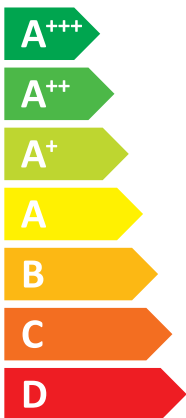

ENERG

енергия · ενεργεια

GRS-CQ8.0PdG/N

GREE

hH-E

A++

A

Two icons showing sound power levels. The top icon shows a speaker inside a house with the value **42 dB**. The bottom icon shows a speaker outside a house with the value **67 dB**.

A legend for energy consumption in kW, represented by three colored squares: dark blue for 7 kW, medium blue for 7 kW, and light blue for 8 kW.