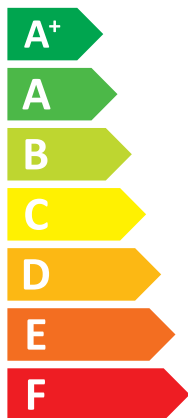

### H-E

Two icons showing sound power levels. The top icon shows a speaker inside a house with the value 42 dB. The bottom icon shows a speaker outside a house with the value 62 dB.

A legend for power consumption levels, represented by three colored squares: dark blue for 3 kW, medium blue for 5 kW, and light blue for 4 kW.