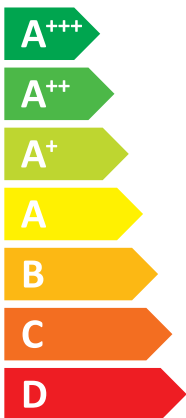

### / ERLA11DAV3

**A++**

**A+**

Two icons showing sound power levels: a speaker inside a house icon labeled **44 dB**, and a house icon with a speaker outside labeled **62 dB**.

- 10 kW
- 10 kW**
- 10 kW