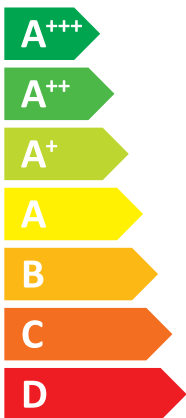

## / ERGA08EAV3H7

**A++**

**A+**

Two icons showing sound power levels: a speaker icon with a house inside and a house icon with a speaker inside.

**42 dB**

**62 dB**

Legend for power consumption with three colored squares: dark blue, medium blue, and light blue.