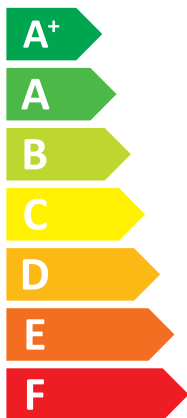

ENERG

енергия · ενεργεια

EBVX16S23DJ9W

Daikin

/ ERLA16DAW1

A++

A

Two icons showing sound power levels. The top icon shows a speaker inside a house with the text "44 dB". The bottom icon shows a speaker outside a house with the text "62 dB".