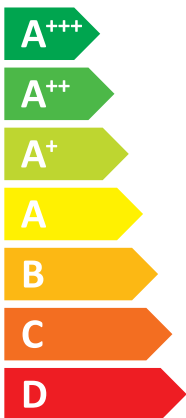

ENERG

енергия · ενεργεια

EBVX16S23DJ9W

Daikin

/ ERLA16DAW1

A++

A

Two icons showing sound power levels. The top icon shows a speaker inside a house with the text "44 dB". The bottom icon shows a speaker outside a house with the text "62 dB".