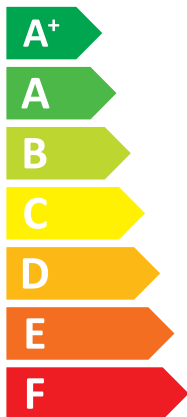

ENERG

енергия · ενεργεια

ETVX16S18EJ9W7

Daikin

/ EPRA14DAW17

A++

A

Two icons showing sound power levels. The top icon shows a speaker inside a house with the value **44 dB**. The bottom icon shows a speaker outside a house with the value **54 dB**.

A legend for energy consumption in kW, represented by three colored squares: dark blue for 13 kW, medium blue for 13 kW, and light blue for 14 kW.