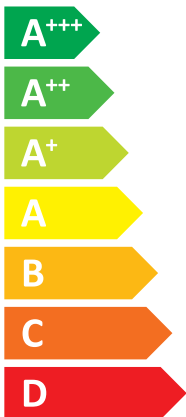

ENERG

енергия · ενεργεια

ETVX16S18EJ9W7

Daikin

/ EPRA14DAW17

A++

A

Two icons showing sound power levels. The top icon shows a speaker inside a house with the value **44 dB**. The bottom icon shows a speaker outside a house with the value **54 dB**.

A legend for energy consumption in kW, represented by three colored squares: dark blue for 13 kW, medium blue for 13 kW, and light blue for 14 kW.